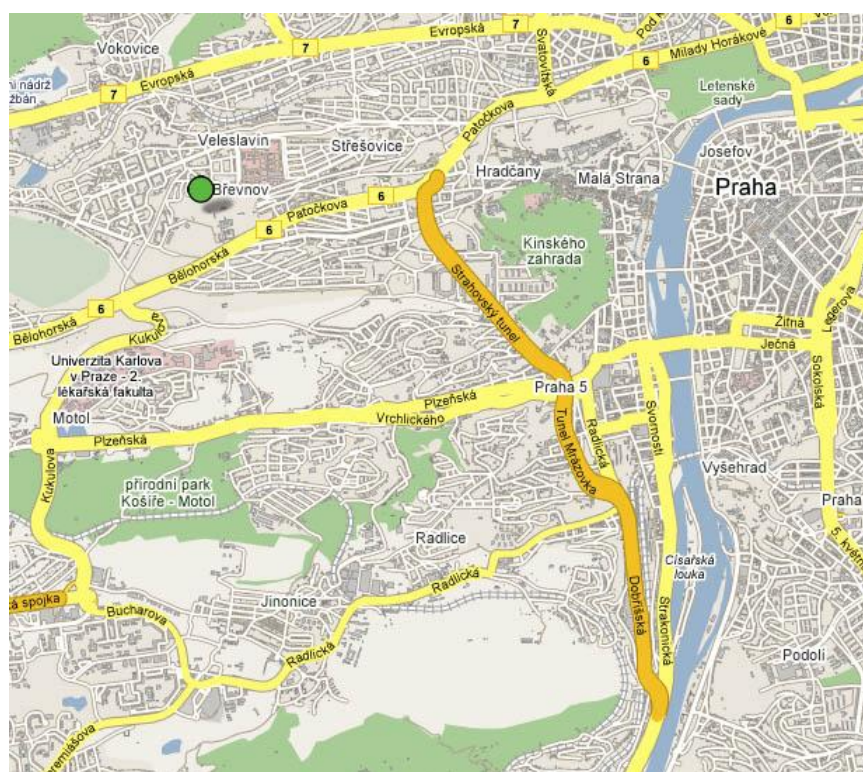

2011 FIM MITAS CZECH REPUBLIC SPEEDWAY GRAND PRIX May 28th 2011

Stadium Address: Autoklub Marketa
U Vojtesky 11, 162 01 Praha 6, Czech Republic

Directions:

Please see map below:

The green circle indicates the location of the stadium.

Accommodation:

Golden Tulip Inn – Terminus 4 Star
Located in the historical city centre
Hybernska Street 42, Prague 1
Ph: +420 224 100 100
Email: info@goldentulipterminus.com

Raddisson SAS Alcron 5 Star
Located in the city centre